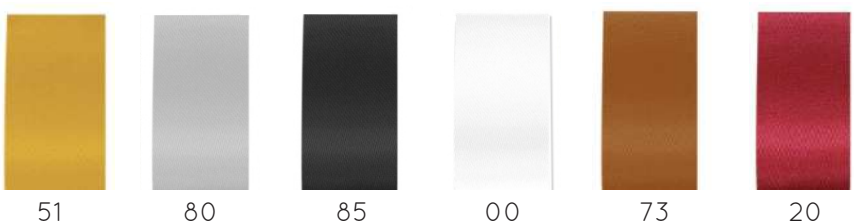

Belsatin

Satin ribbon
15 mm x 100 m
packed per 5 pcs